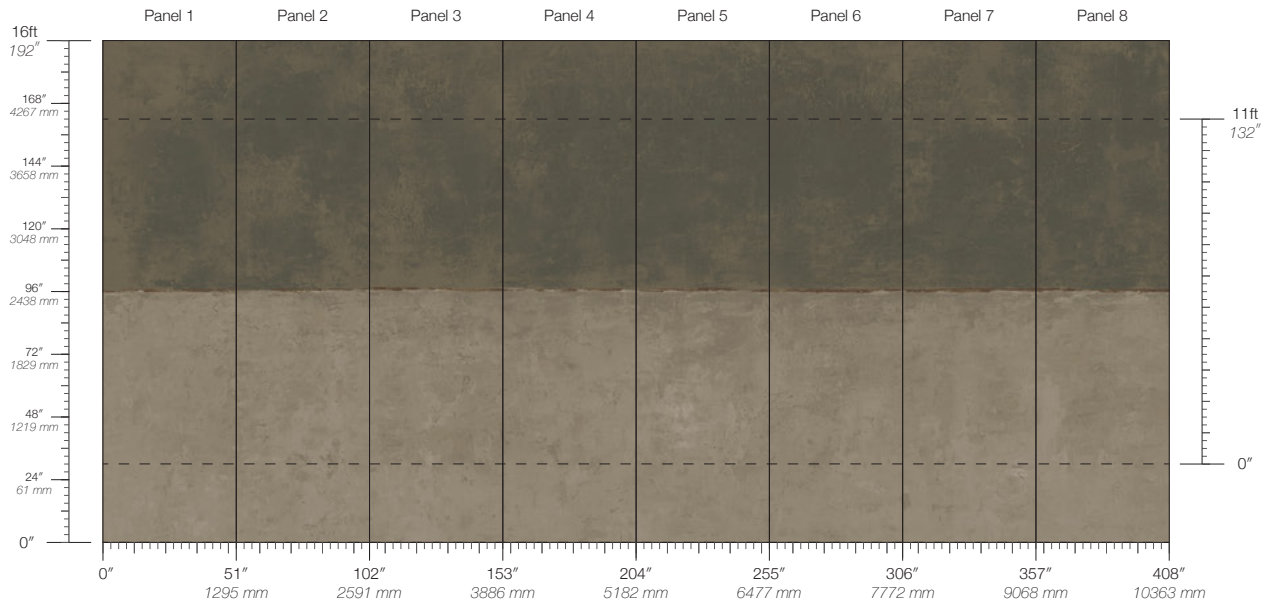

Nuance Duet

Suitable for residential and commercial projects

COLOR

Duet

ITEM

6642

CONTENT

Type II PVC-Free

PANEL WIDTH

51" / 1295 mm trimmed

PANEL HEIGHT

132" / 3353 mm standard
192" / 4877 mm extended

REPEAT

Non-repeating

STOCK

Made to order

LEAD TIME

4 weeks to print

MINIMUM

1 panel

PRICE

Available upon request

ORIGIN

USA

DETAILS

Custom options available

MAINTENANCE

Water-based cleanser

ENVIRONMENTAL

FSC Certified Content
Low VOC

SPECS

Polyester & Paper Composite face
Fabric backing
13 oz per linear yard
200 g per linear meter
Smooth surface texture

TESTING

(US) ASTM E84 Adhered Class A
ASTM F793 Type II Characteristics

CONTACT

sales@calicowallpaper.com
+1 718 243 1705
57 Lispenard Street
New York, NY 10013 USA

DISCLAIMER

Refer to our website to see the full mural artwork. Reference the physical sample for color and texture. Panel maps represent mural artwork only.