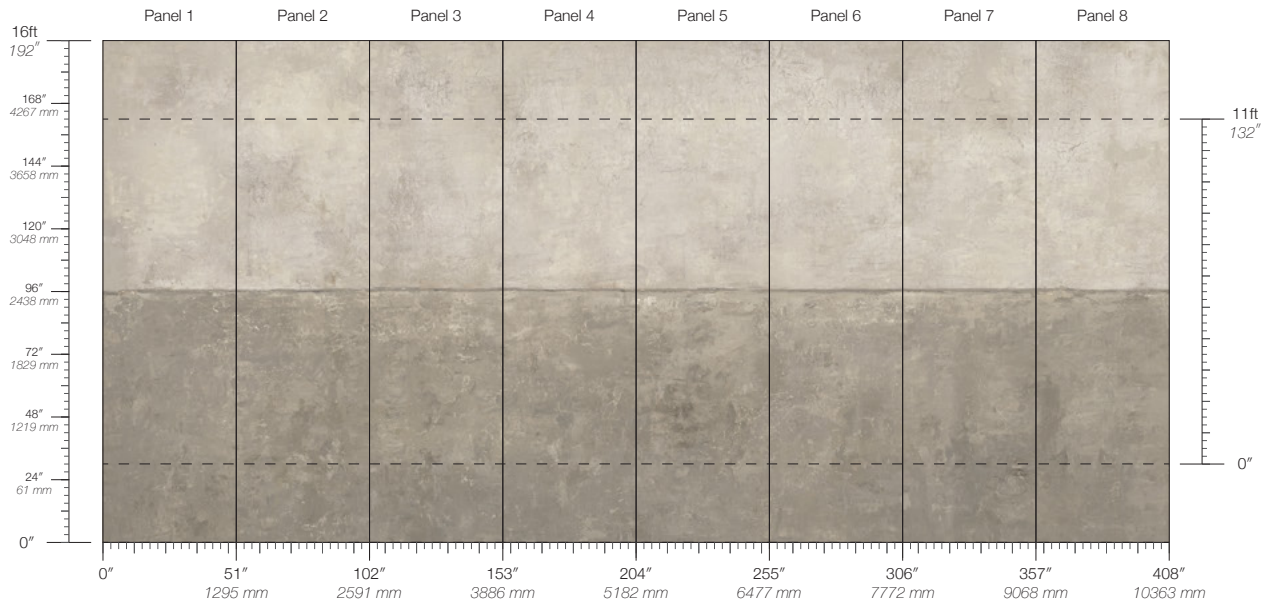

Nuance Memory

Suitable for residential and commercial projects

COLOR

Memory

ITEM

6643

CONTENT

Type II PVC-Free

PANEL WIDTH

51" / 1295 mm trimmed

PANEL HEIGHT

132" / 3353 mm standard
192" / 4877 mm extended

REPEAT

Non-repeating

STOCK

Made to order

LEAD TIME

4 weeks to print

MINIMUM

1 panel

PRICE

Available upon request

ORIGIN

USA

DETAILS

Custom options available

MAINTENANCE

Water-based cleanser

ENVIRONMENTAL

FSC Certified Content
Low VOC

SPECS

Polyester & Paper Composite face
Fabric backing
13 oz per linear yard
200 g per linear meter
Smooth surface texture

TESTING

(US) ASTM E84 Adhered Class A
ASTM F793 Type II Characteristics

CONTACT

sales@calicowallpaper.com
+1 718 243 1705
57 Lispenard Street
New York, NY 10013 USA

DISCLAIMER

Refer to our website to see the full mural artwork. Reference the physical sample for color and texture. Panel maps represent mural artwork only.