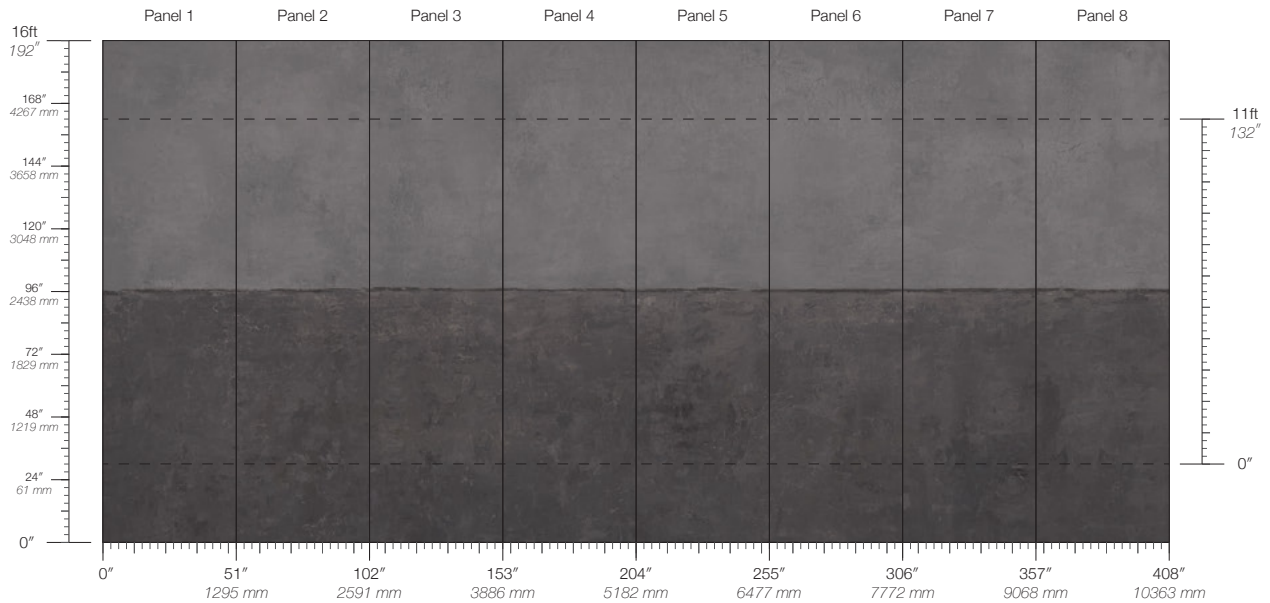

Nuance Compel

Suitable for residential and commercial projects

COLOR
Compel

ITEM
6641

CONTENT
Type II PVC-Free

PANEL WIDTH
51" / 1295 mm trimmed

PANEL HEIGHT
132" / 3353 mm standard
192" / 4877 mm extended

REPEAT
Non-repeating

STOCK
Made to order

LEAD TIME
4 weeks to print

MINIMUM
1 panel

PRICE
Available upon request

ORIGIN
USA

DETAILS
Custom options available

MAINTENANCE
Water-based cleanser

ENVIRONMENTAL
FSC Certified Content
Low VOC

SPECS
Polyester & Paper Composite face
Fabric backing
13 oz per linear yard
200 g per linear meter
Smooth surface texture

TESTING
(US) ASTM E84 Adhered Class A
ASTM F793 Type II Characteristics

CONTACT
sales@calicowallpaper.com
+1 718 243 1705
57 Lispenard Street
New York, NY 10013 USA

DISCLAIMER
Refer to our website to see the full mural artwork. Reference the physical sample for color and texture. Panel maps represent mural artwork only.