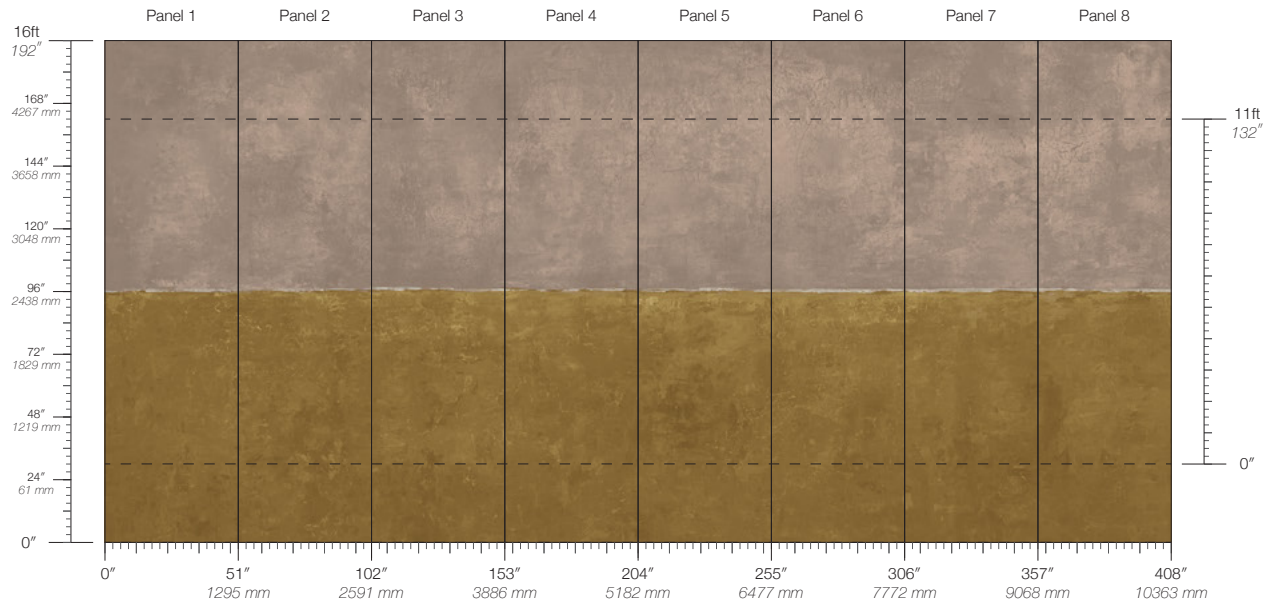

Nuance Unravel

Suitable for residential and commercial projects

COLOR
Unravel

ITEM
6648

CONTENT
Type II PVC-Free

PANEL WIDTH
51" / 1295 mm trimmed

PANEL HEIGHT
132" / 3353 mm standard
192" / 4877 mm extended