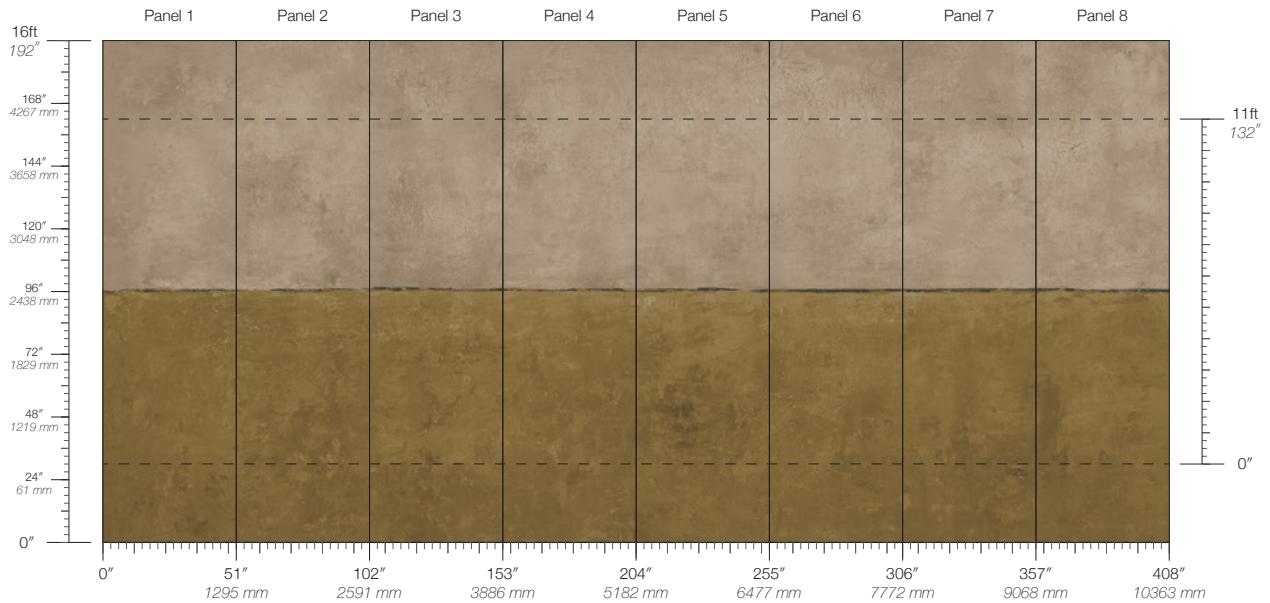

Nuance Resurface

Suitable for residential and commercial projects

COLOR

Resurface

ITEM

6646

CONTENT

Type II PVC-Free

PANEL WIDTH

51" / 1295 mm trimmed

PANEL HEIGHT

132" / 3353 mm standard
192" / 4877 mm extended

REPEAT

Non-repeating

STOCK

Made to order

LEAD TIME

4 weeks to print

MINIMUM

1 panel

PRICE

Available upon request

ORIGIN

USA

DETAILS

Custom options available

MAINTENANCE

Water-based cleanser

ENVIRONMENTAL

FSC Certified Content
Low VOC

SPECS

Polyester & Paper Composite face
Fabric backing
13 oz per linear yard
200 g per linear meter
Smooth surface texture

TESTING

(US) ASTM E84 Adhered Class A
ASTM F793 Type II Characteristics

CONTACT

sales@calicowallpaper.com
+1 718 243 1705
57 Lispenard Street
New York, NY 10013 USA

DISCLAIMER

Refer to our website to see the full mural artwork. Reference the physical sample for color and texture. Panel maps represent mural artwork only.