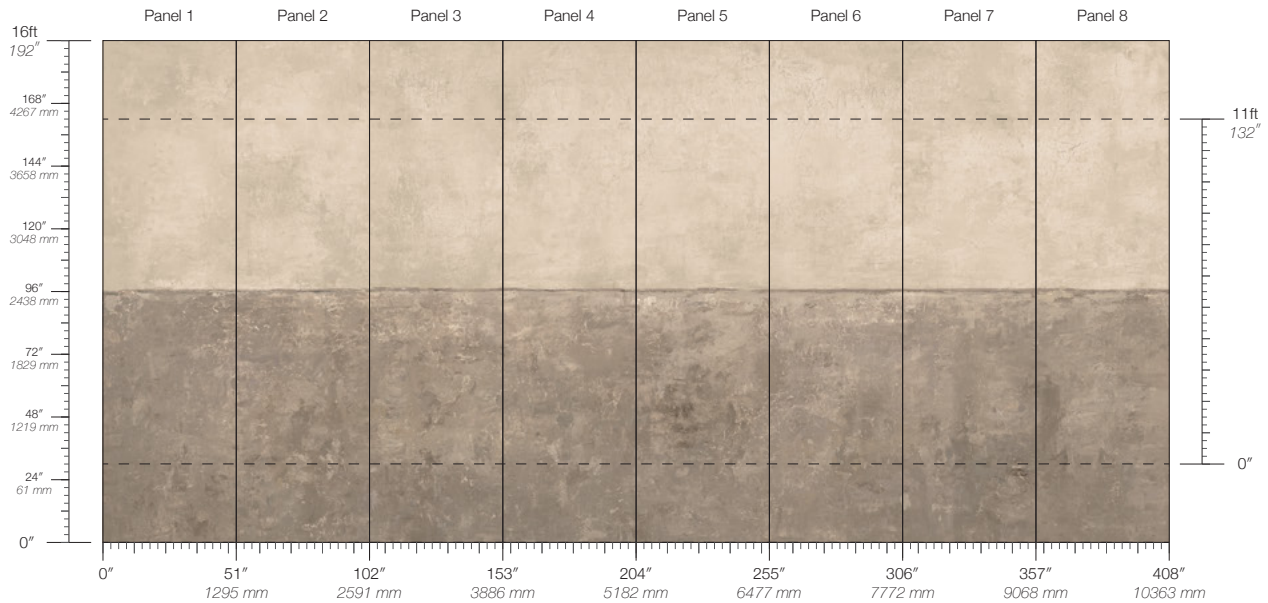

Nuance Restore

Suitable for residential and commercial projects

COLOR
Restore

ITEM
6645

CONTENT
Type II PVC-Free

PANEL WIDTH
51" / 1295 mm trimmed

PANEL HEIGHT
132" / 3353 mm standard
192" / 4877 mm extended

REPEAT
Non-repeating

STOCK
Made to order

LEAD TIME
4 weeks to print

MINIMUM
1 panel

PRICE
Available upon request

ORIGIN
USA

DETAILS
Custom options available

MAINTENANCE
Water-based cleanser

ENVIRONMENTAL
FSC Certified Content
Low VOC

SPECS
Polyester & Paper Composite face
Fabric backing
13 oz per linear yard
200 g per linear meter
Smooth surface texture

TESTING
(US) ASTM E84 Adhered Class A
ASTM F793 Type II Characteristics

CONTACT
sales@calicowallpaper.com
+1 718 243 1705
57 Lispenard Street
New York, NY 10013 USA

DISCLAIMER
Refer to our website to see the full mural artwork. Reference the physical sample for color and texture. Panel maps represent mural artwork only.