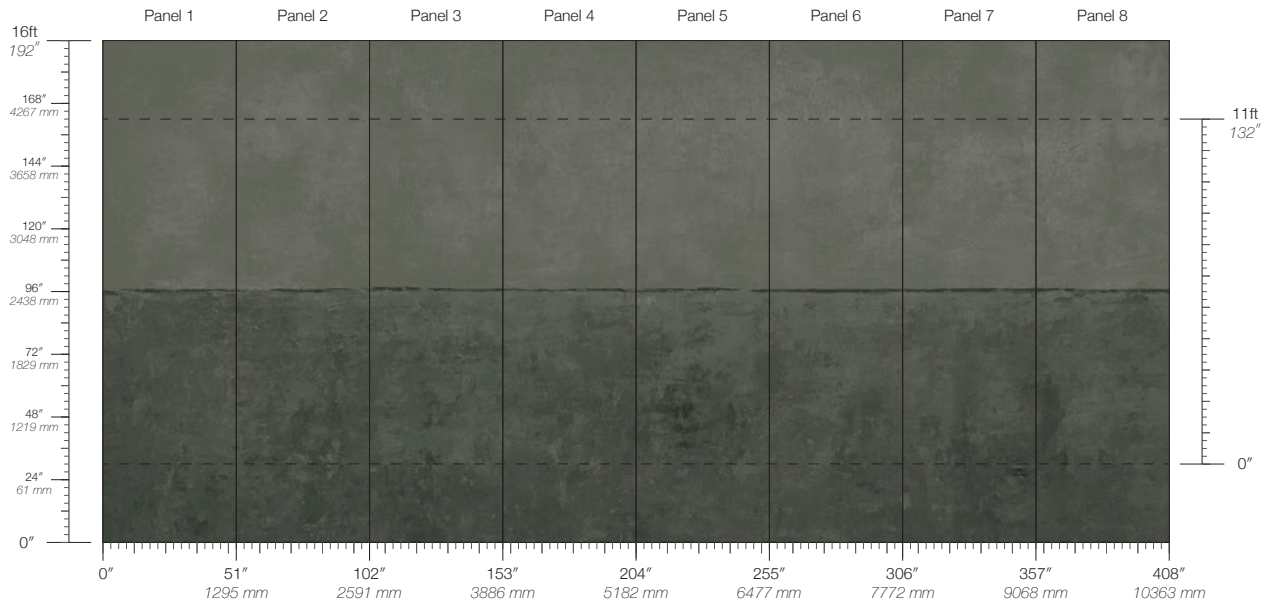

TESTING

(US) ASTM E84 Adhered Class A
ASTM F793 Type II Characteristics

CONTACT

sales@calicowallpaper.com
+1 718 243 1705
57 Lispenard Street
New York, NY 10013 USA

DISCLAIMER

Refer to our website to see the full mural artwork. Reference the physical sample for color and texture. Panel maps represent mural artwork only.

Nuance Threads

Suitable for residential and commercial projects

COLOR
Threads

ITEM
6647

CONTENT
Type II PVC-Free

PANEL WIDTH
51" / 1295 mm trimmed

PANEL HEIGHT
132" / 3353 mm standard
192" / 4877 mm extended